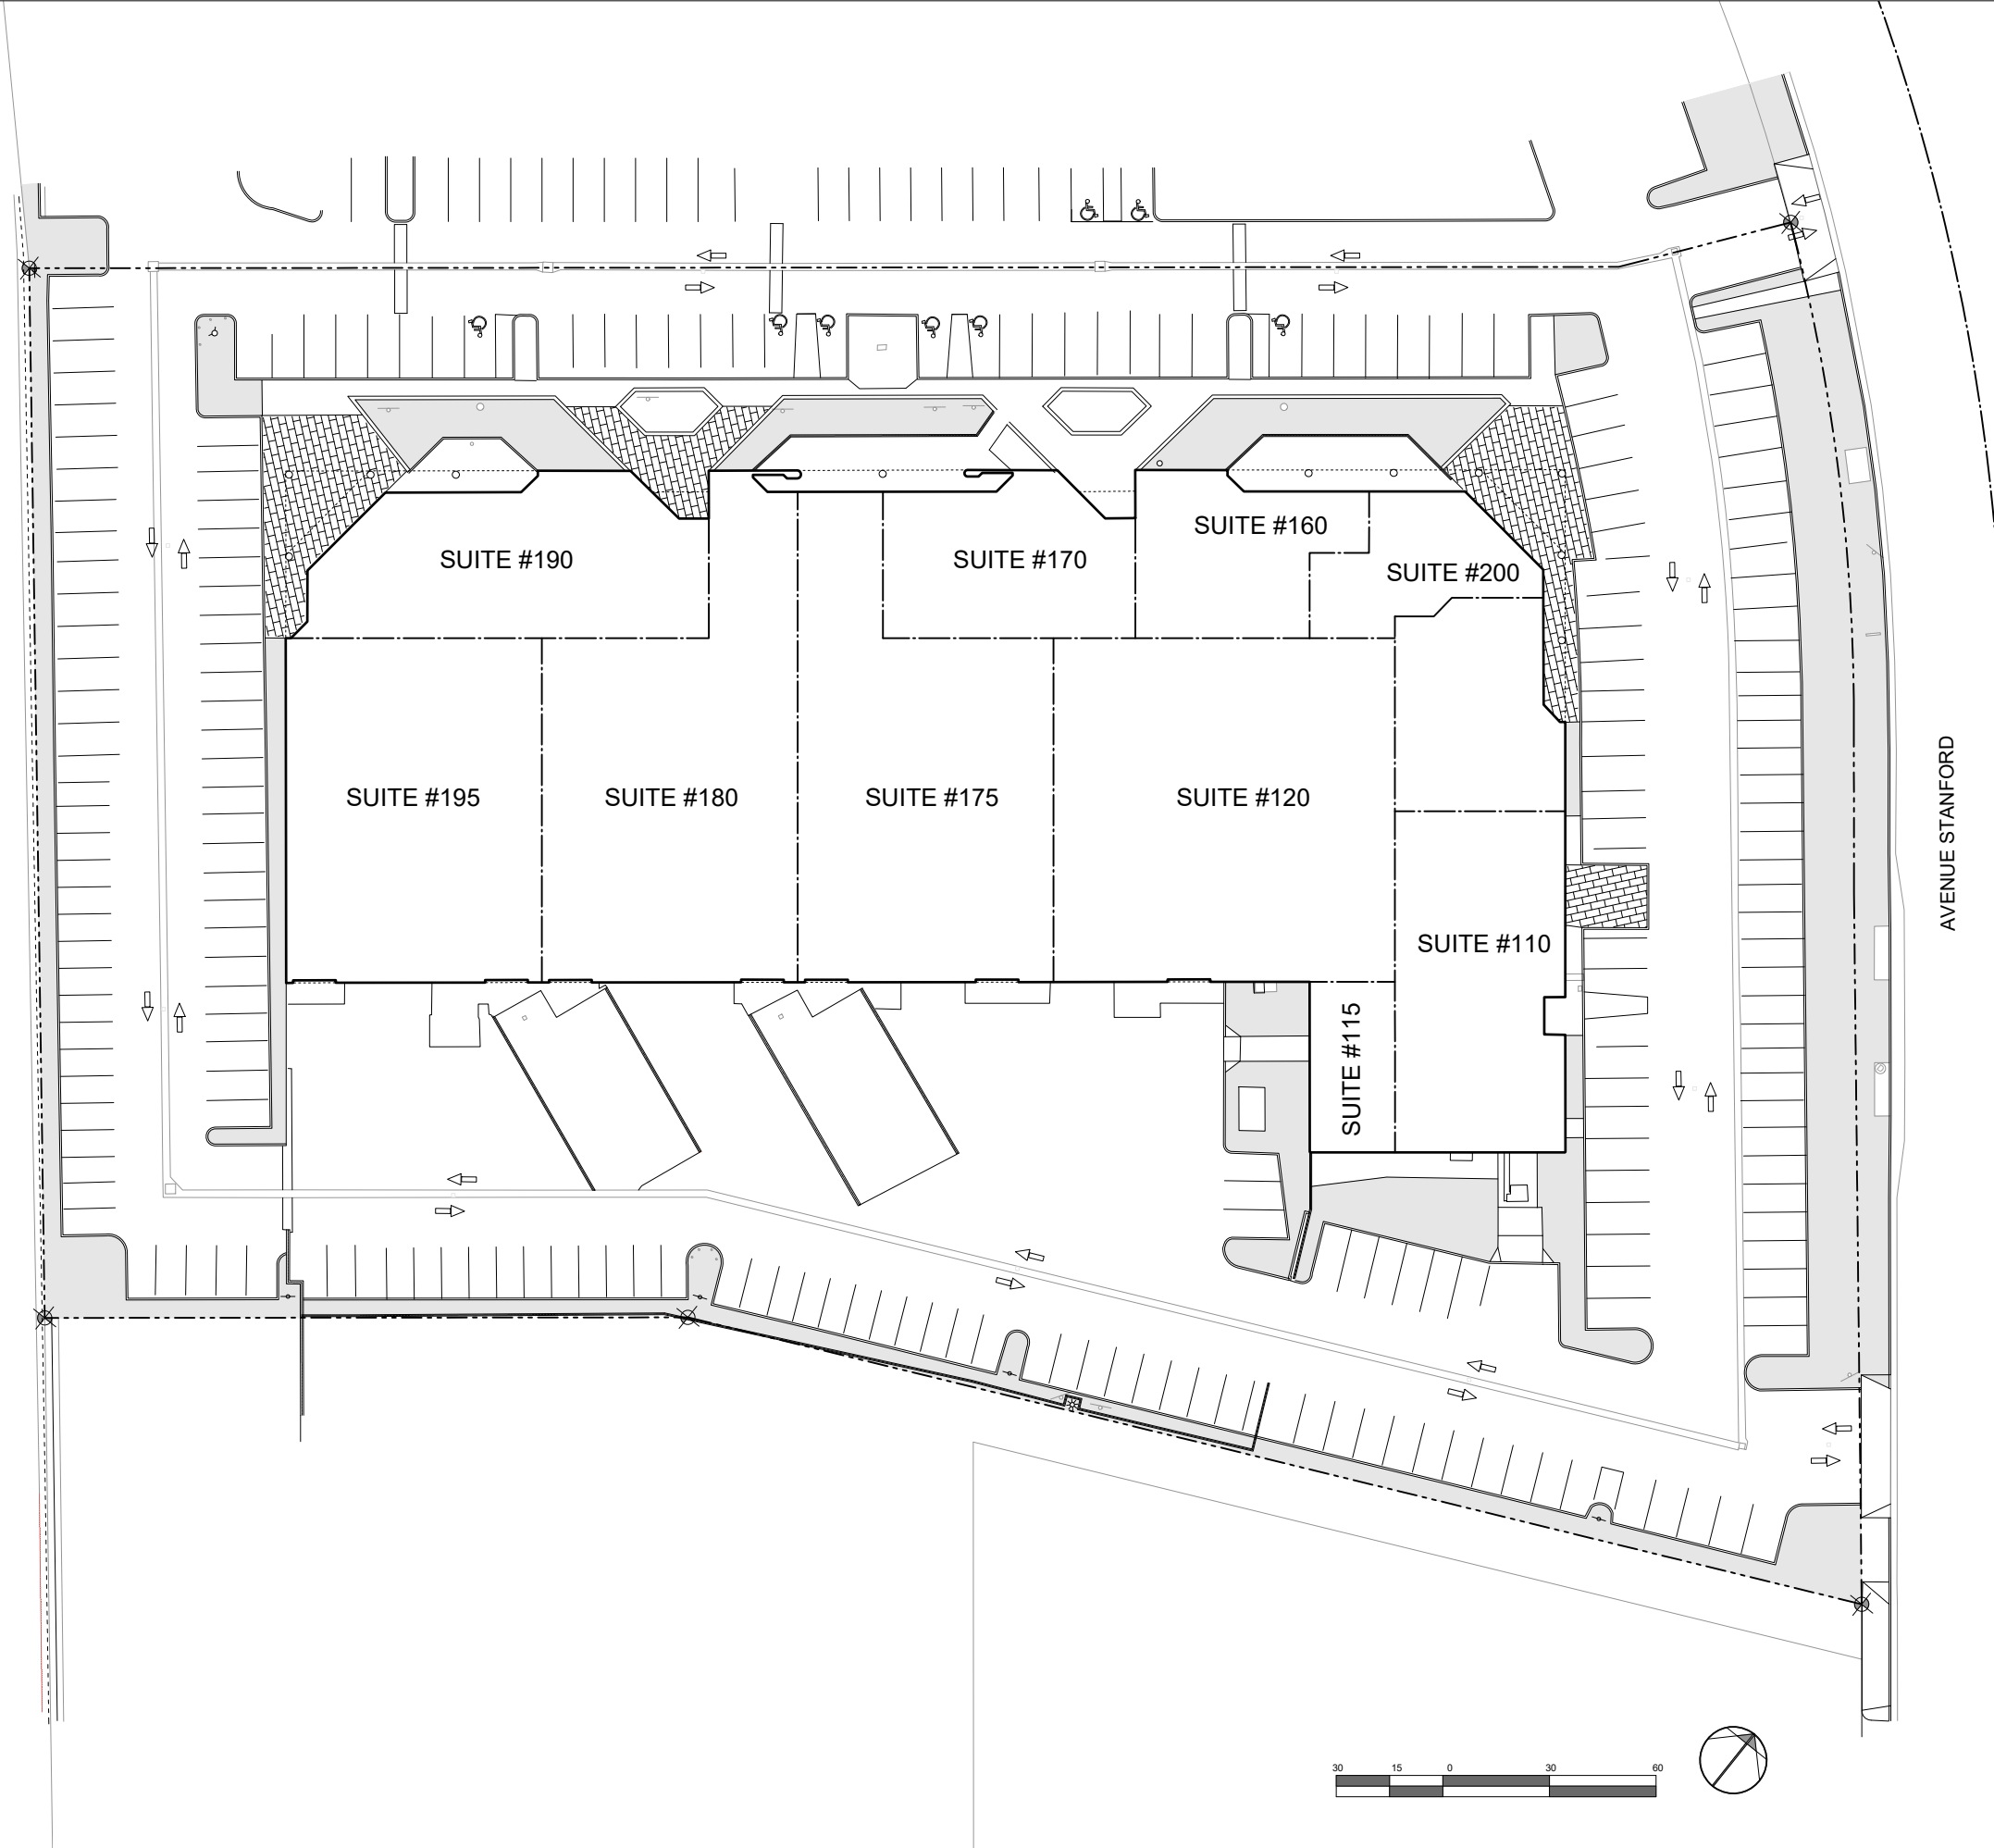

**Rexford
Industrial**

GOLDEN STATE FREEWAY

AVENUE STANFORD

PLAN LAYOUT SUBJECT TO FIELD CONDITIONS AND MAY DIFFER FROM PLAN AS SHOWN. ALL INFORMATION PRESENTED ON THIS DRAWING IS PRESUMED TO BE ACCURATE. HOWEVER TENANT SHOULD VERIFY PERTINENT INFORMATION PRIOR TO COMMITTING TO A LEASE. ANY FURNITURE OR APPLIANCES SHOWN ON PLAN ARE FOR CONCEPT ONLY AND WILL BE TENANT PROVIDED.